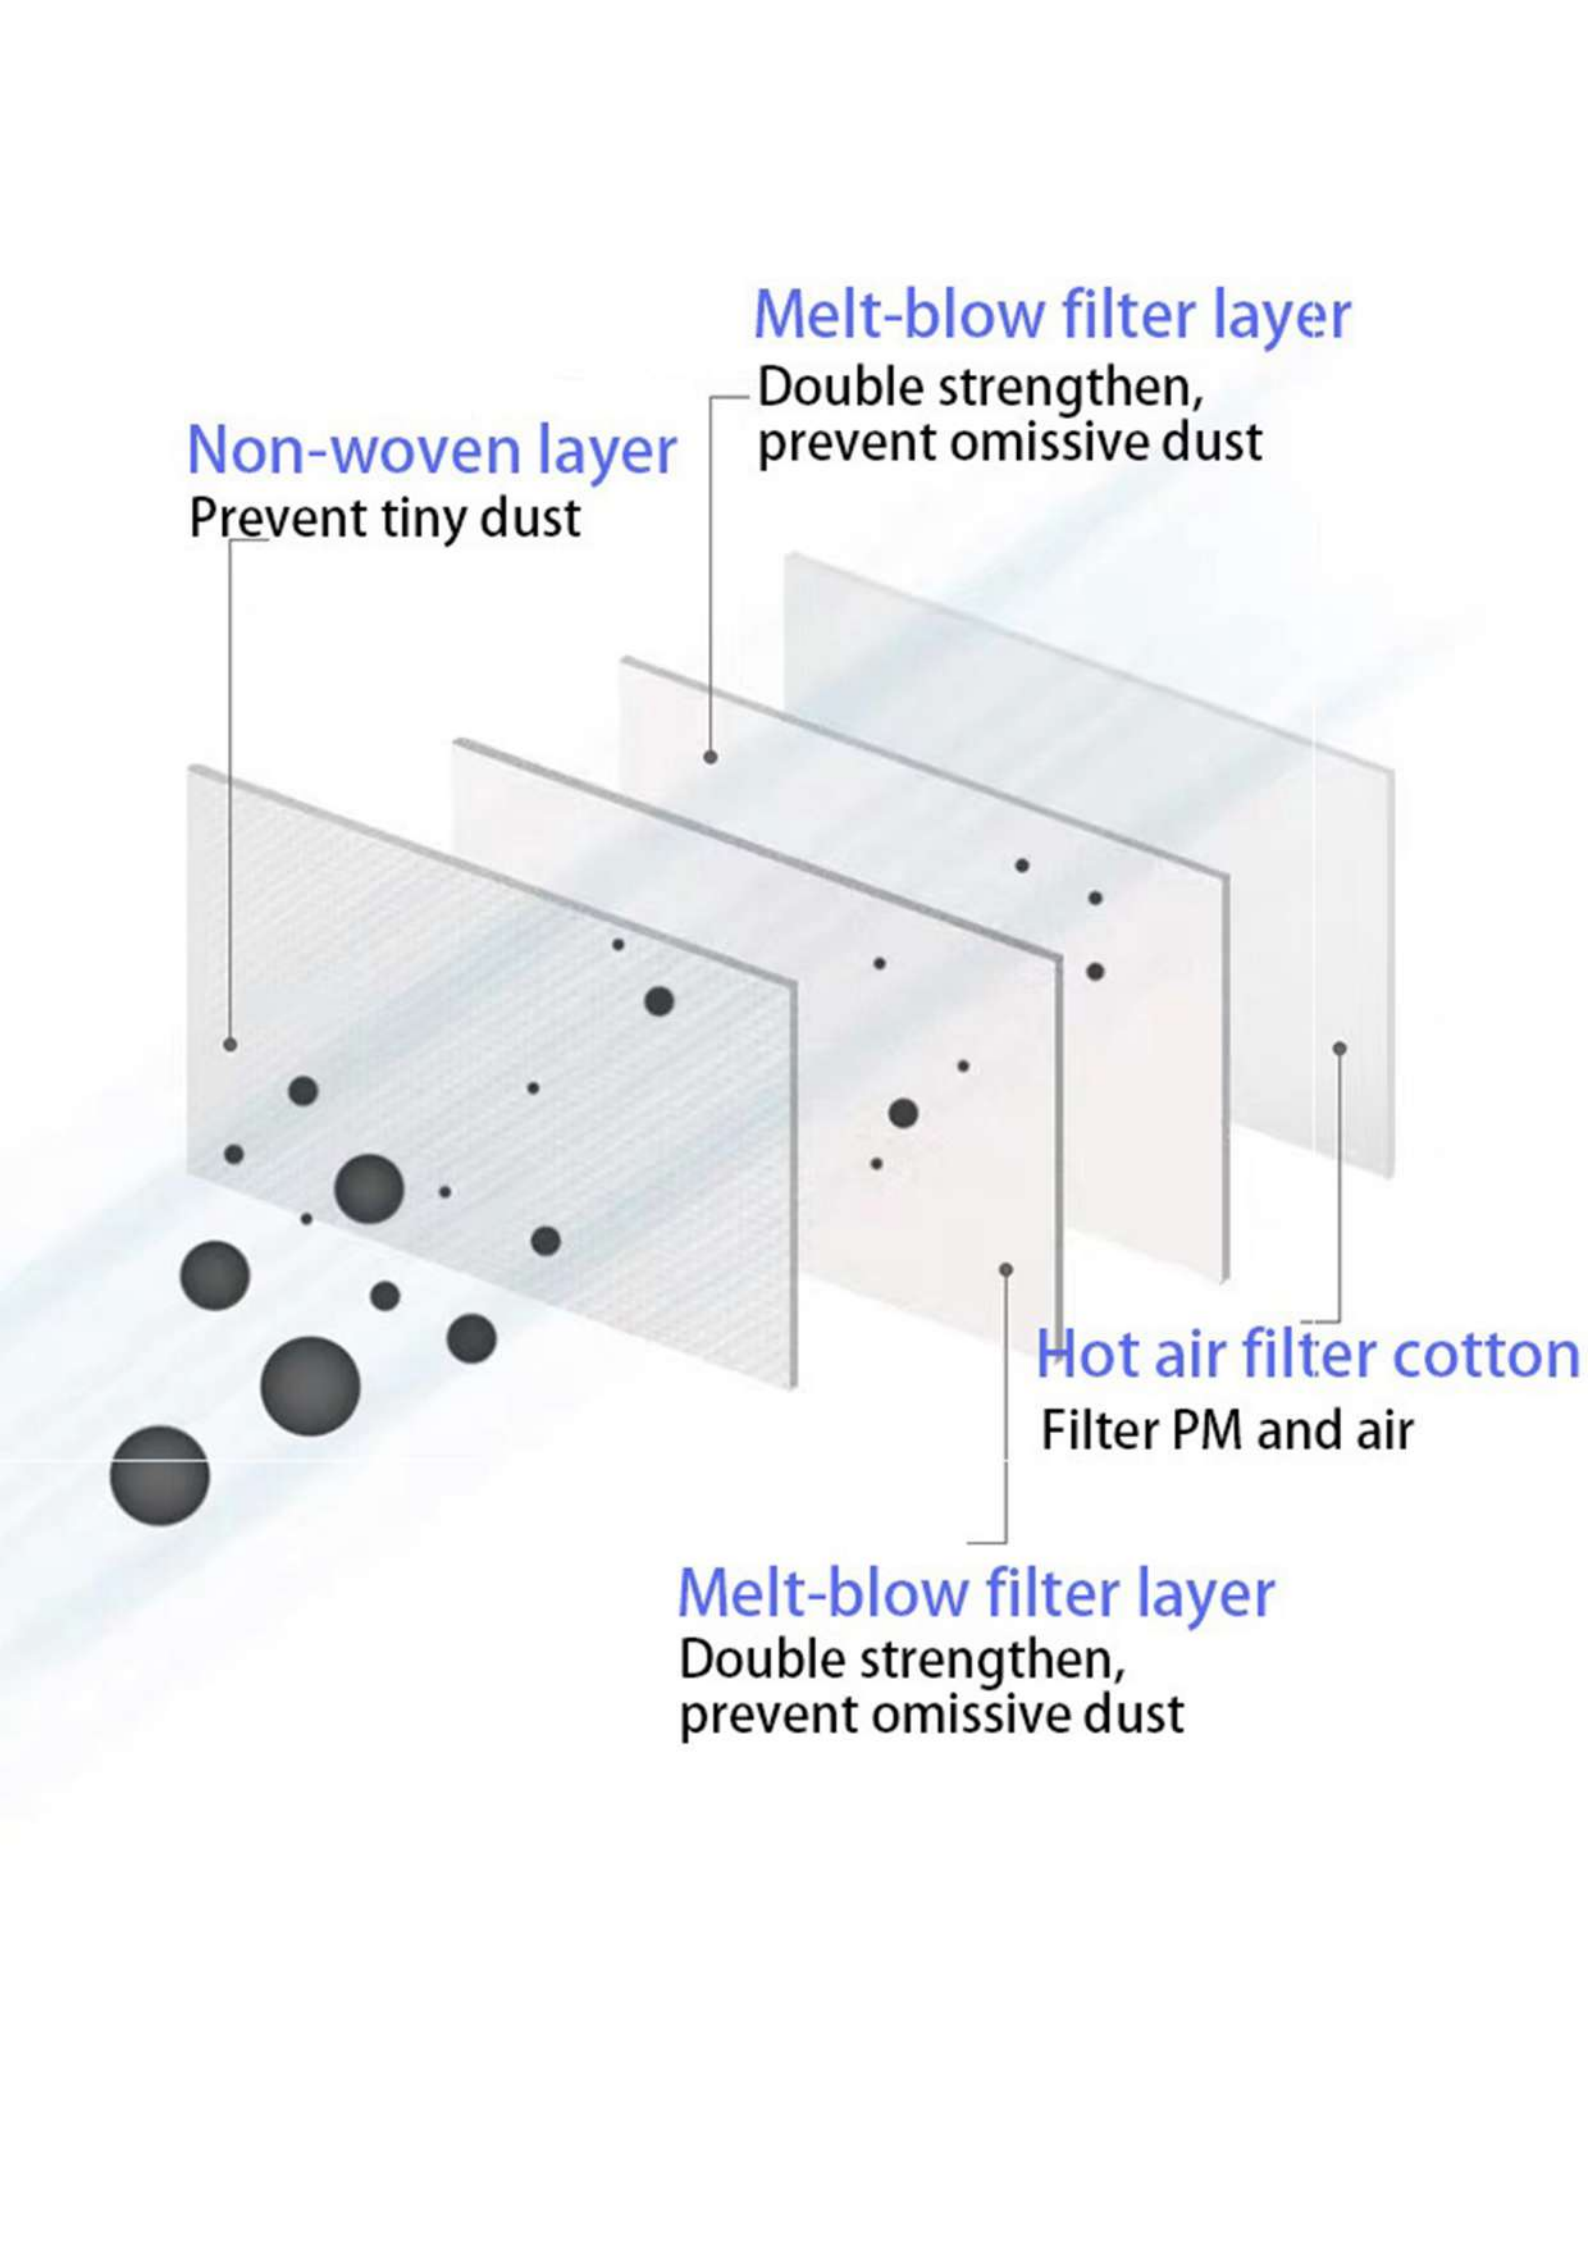

# KN95 Face Mask

**Non-woven layer**  
Prevent tiny dust

**Melt-blow filter layer**

Double strengthen,  
prevent omissive dust

**Hot air filter cotton**

Filter PM and air

**Melt-blow filter layer**

Double strengthen,  
prevent omissive dust

Face fit

4 layers

Protection

## High elastic band

Wide body design, no skin damage, comfortable to wear

## Four-layer filtration is more efficient

High-quality non-woven fabric, high-efficiency filtration through electrostatic ultrafine filter material, more protection

<b>Model Number</b>	KN95 Mask
<b>n95 mask Color</b>	White Blue
<b>Material</b>	non-woven, soft cotton, melt blown filter
<b>Type</b>	Antibacterial
<b>Size</b>	12.5*10.5cm
<b>Function</b>	anti-flu / prevent flu virus/ anti-smoke / dust
<b>Style</b>	Elastic Ear-loop without valve